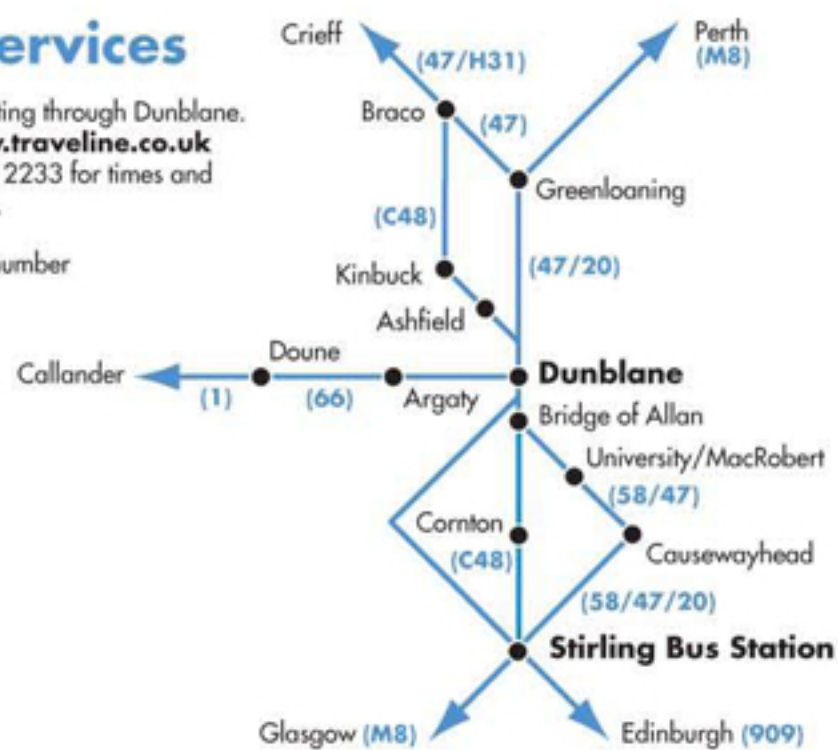

Bus services

Routes operating through Dunblane. Check www.traveline.co.uk or 0871 200 2233 for times and other options.

(58) Route number

Rail services

DUNBLANE AREA

- Longer distance quieter cycling routes: on road, on track or path
- Path or track (cyclists may need to dismount)
- Rough paths - may have steps or stiles
- Busy road, take care
- National Cycle Network
- Train station, bus station
- Cycle shop
- Point of interest
- Refreshments (out of town)

Map compiled by HARVEY, information supplied by Sustainable Dunblane Transport Group HARVEY, 12-22 Main Street, Doune, Perthshire FK16 6BJ. Tel: 01786 841202 e-mail: sales@harveymaps.co.uk www.harveymaps.co.uk

to Comrie/Crieff

to Callander

to Thornhill

to Blackford/Perth

to Alva/Dollar

to Alva

to Carron Valley

© HARVEY 2011