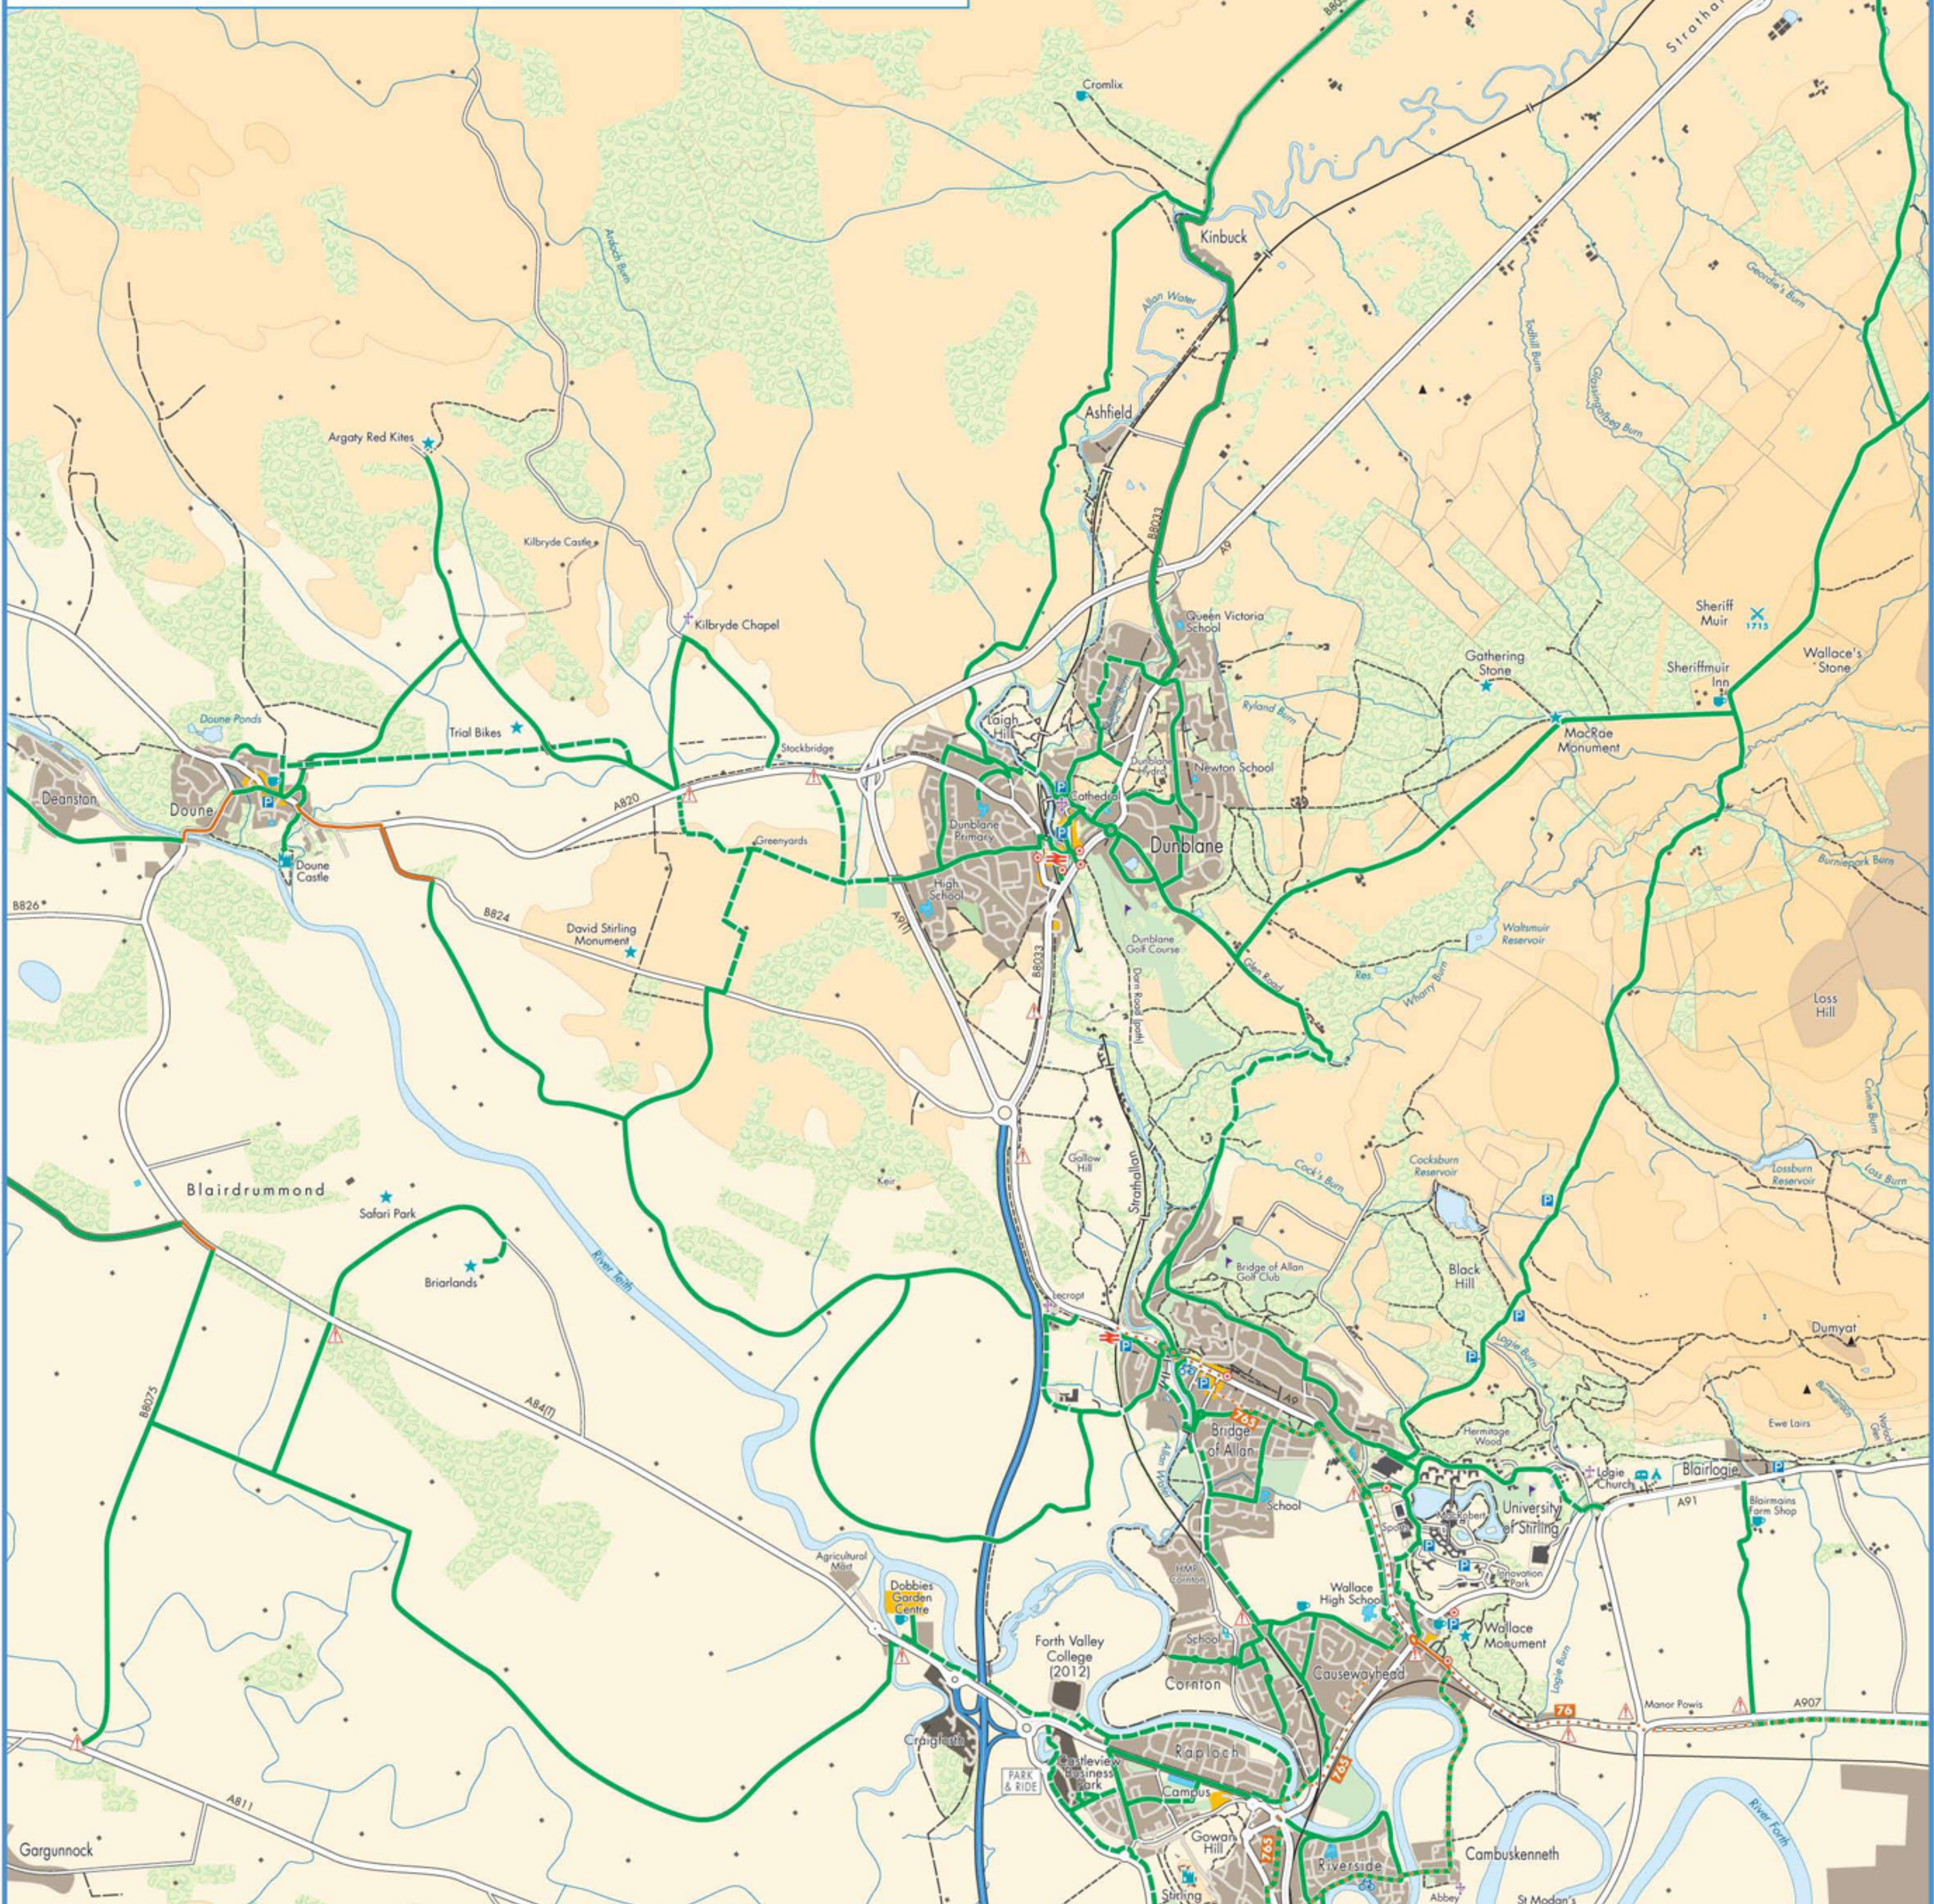

Bus services

Routes operating through Dunblane. Check www.traveline.co.uk or 0871 200 2233 for times and other options.

(58) Route number

Rail services

DUNBLANE AREA

- Longer distance quieter cycling routes: on road, on track or path
- Path or track (cyclists may need to dismount)
- Rough paths - may have steps or stiles
- Busy road, take care
- National Cycle Network
- Train station, bus station
- Cycle shop
- Point of interest
- Refreshments (out of town)

Map compiled by HARVEY, information supplied by Sustainable Dunblane Transport Group HARVEY, 12-22 Main Street, Doune, Perthshire FK16 6BJ. Tel: 01786 841202 e-mail: sales@harveymaps.co.uk www.harveymaps.co.uk

to Comrie/Crieff

to Callander

to Thornhill

to Blackford/Perth

to Alva/Dollar

to Alva

to Carron Valley

© HARVEY 2011