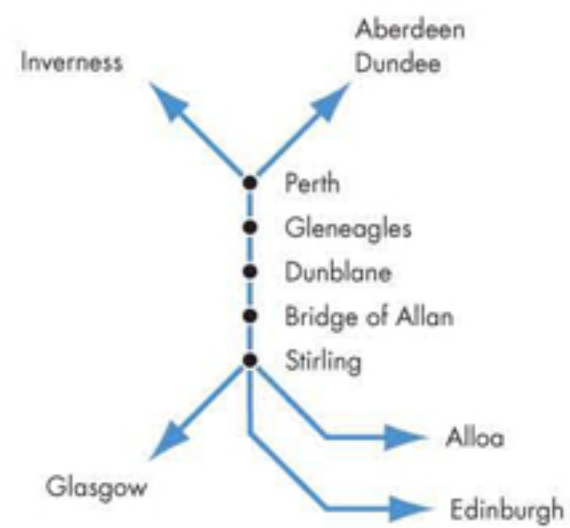

Bus services

Routes operating through Dunblane. Check www.traveline.co.uk or 0871 200 2233 for times and other options.

(58) Route number

Rail services

DUNBLANE AREA

- Longer distance quieter cycling routes: on road, on track or path
- Path or track (cyclists may need to dismount)
- Rough paths - may have steps or stiles
- Busy road, take care
- National Cycle Network
- Train station, bus station
- Cycle shop
- Point of interest
- Refreshments (out of town)

Map compiled by HARVEY, information supplied by Sustainable Dunblane Transport Group HARVEY, 12-22 Main Street, Doune, Perthshire FK16 6BJ. Tel: 01786 841202 e-mail: sales@harveymaps.co.uk www.harveymaps.co.uk

to Comrie/Crieff

to Callander

to Thornhill

to Blackford/Perth

to Alva/Dollar

to Alva

to Carron Valley

© HARVEY 2011